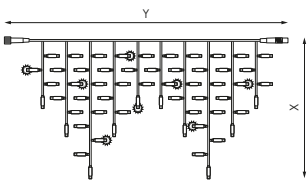

ICICLE Flashing

230V dc	Hz 50-60Hz
CII	1 Canal
IP65	NO INC.

											P.V.P.	
146388					3x0,5m (1,5m x 2seg)	2	114	49+8 flashing	8,2W	20 sets	10	74,80€
146371					3x0,5m (1,5m x 2seg)	2	114	49+8 flashing	8,2W	20 sets	10	77,00€
543019					3x0,5m (1,5m x 2seg)	2	114	49+8 flashing	8,2W	20 sets	10	72,60€
146395					3x0,9m (1m x 3seg)	3	174	50+8 flashing	11W	15 sets	10	101,00€
146401					3x0,9m (1m x 3seg)	3	174	50+8 flashing	11W	15 sets	10	104,50€
543033					3x0,9m (1m x 3seg)	3	174	50+8 flashing	11W	15 sets	10	99,00€
546591					4x1,5m (1m x 4seg)	4	304	66+10 flashing	25W	10 sets	5	132,00€
546607					4x1,5m (1m x 4seg)	4	304	66+10 flashing	25W	10 sets	5	142,00€