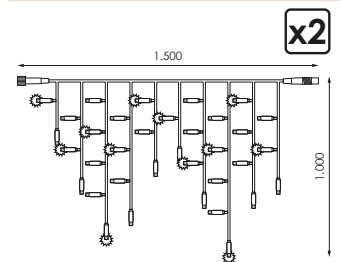

230V dc		50-60Hz
	CII		1 Canal
	IP65		NO INC.

SMART LINK