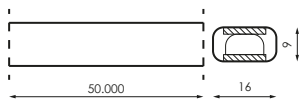

flexiLIGHT LED Double Neon

							$\frac{W}{m}$	W			P.V.P.
	546379			1m	9x16mm	120	9W	450W	Máx.50m	Rollo 50m	365,00€
	546386			1m	9x16mm	120	9W	450W	Máx.50m	Rollo 50m	365,00€
	481564			1m	9x16mm	120	9W	450W	Máx.50m	Rollo 50m	365,00€
	481571			1m	9x16mm	120	9W	450W	Máx.50m	Rollo 50m	365,00€
	481588			1m	9x16mm	120	9W	450W	Máx.50m	Rollo 50m	365,00€
	481595			1m	9x16mm	120	9W	450W	Máx.50m	Rollo 50m	420,00€