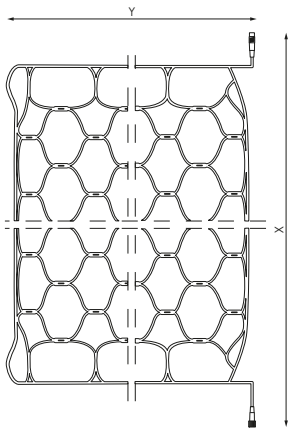

- ⚡ 230V dc   □ CII
- 👁️ 1 Canal   ° IP65
- ⚡ NO INC.   SMART LINK

Red Flashing

📏	💡	🔗	↕	🌟	W	🔌	📦	P.V.P.
386081	LED	🔗	2x1m	170+30 flashing	18W	15 sets	10	119,00€
386098	LED	🔗	2x1m	170+30 flashing	18W	15 sets	10	124,00€
386104	LED	🔗	4x2m	340+60 flashing	27W	7 sets	4	245,00€
386111	LED	🔗	4x2m	340+60 flashing	27W	7 sets	4	250,00€