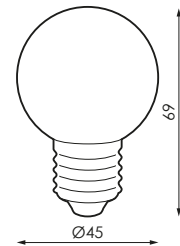

230V ac	Hz 50-60Hz
IP44	NO INC.

Fall Lite LED Smart

			W				P.V.P.
487498		60cm	1,5W	144	100pc	60	32,00€
487504		100cm	3W	192	100pc	25	40,00€

esSENSE Ball LED

Barcode	LED	W	E27	Dimensions	Beam Angle	P.V.P.
561228	LED	1,6W	E27	Ø45x69mm	10/100	3,75€
561235	LED	1,6W	E27	Ø45x69mm	10/100	3,75€
590761	LED	1,6W	E27	Ø45x69mm	10/100	3,75€
590754	LED	1,6W	E27	Ø45x69mm	10/100	3,75€
590785	LED	1,6W	E27	Ø45x69mm	10/100	3,75€
590778	LED	1,6W	E27	Ø45x69mm	10/100	3,75€