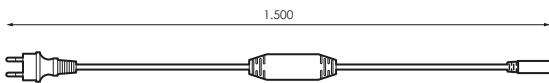

CABLE ALIMENTACIÓN DOUBLE NEON

					P.V.P.
546515		230Vac/dc	IP44 Plug IP65 Conector	5	10,80€