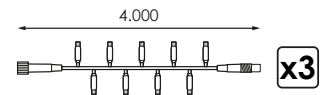

⚡	24V dc	Hz	50-60Hz
⏏	CIII	⌚	1 Canal
°	IP65	⌚	-20°C~+60°C
⚖	0,9kg (N.W.)	⊗	NO INC.